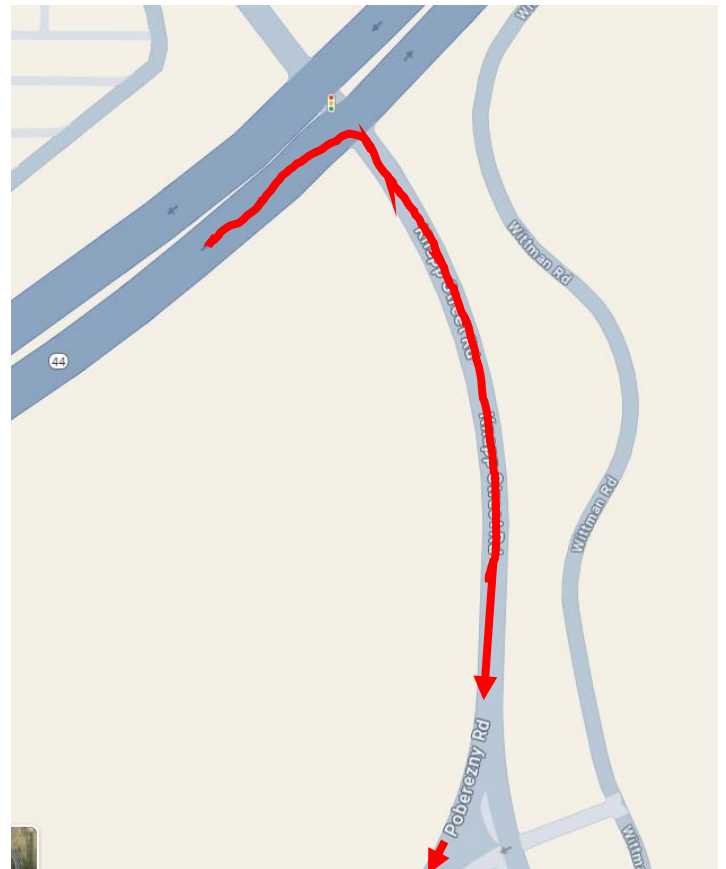

Directions to Aviation Exploration Base

1. Exit using Exit 116 from the north

or from the south

2. Turn right on Knapp Street

3. Call or text your AEB contact and let them know you are entering the traffic pattern.

4. Enter AirVenture traffic pattern

4. Continue in AirVenture traffic pattern, following signs toward Exit

5. Arrive at Gate 37 and connect with your AEB contact to receive your entry pass.