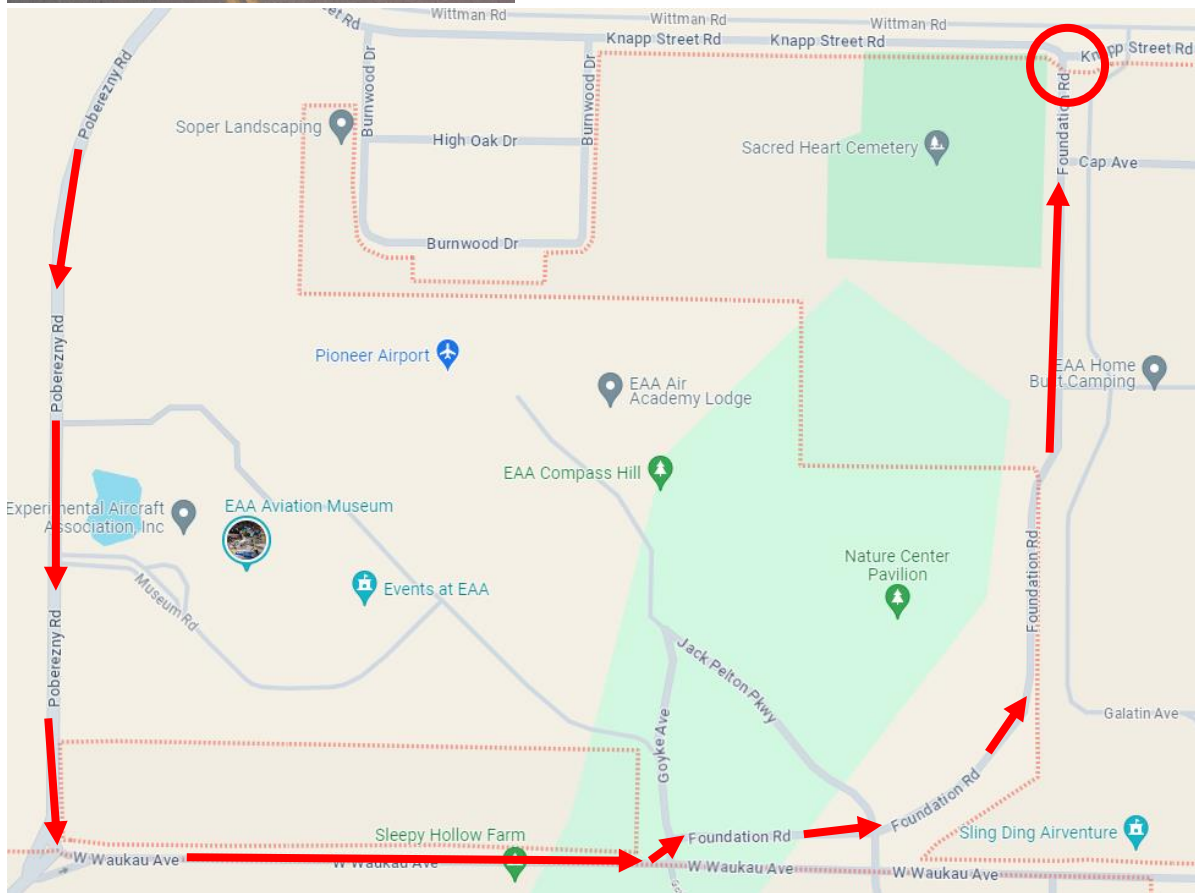

Directions to Aviation Exploration Base

1. Exit using Exit 116 from the north

or from the south

2. Turn right on Knapp Street

3. Call or text your AEB contact and let them know you are entering the traffic pattern.

4. Enter AirVenture traffic pattern

4. Continue in AirVenture traffic pattern, following signs toward Exit

5. Arrive at Gate 37 and connect with your AEB contact to receive your entry pass.