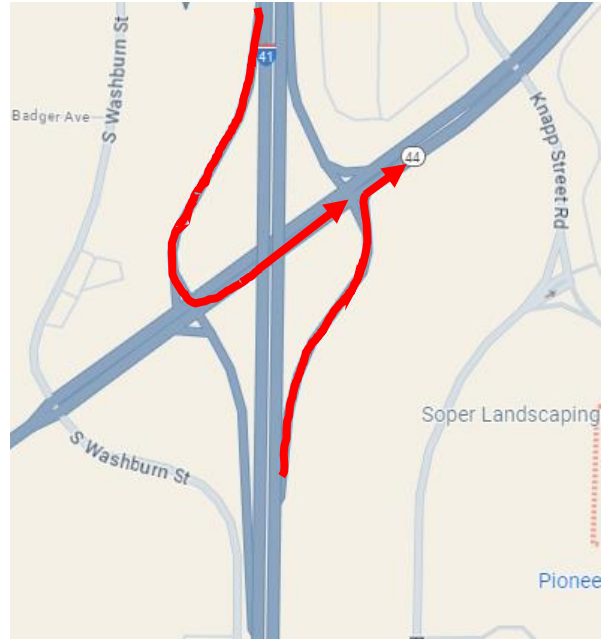

Directions to Aviation Exploration Base

1. Exit using Exit 116 from the north

or from the south

2. Turn right on Knapp Street

3. Call or text your AEB contact and let them know you are entering the traffic pattern.

4. Enter AirVenture traffic pattern

4. Continue in AirVenture traffic pattern, following signs toward Exit

5. Arrive at Gate 37 and connect with your AEB contact to receive your entry pass.